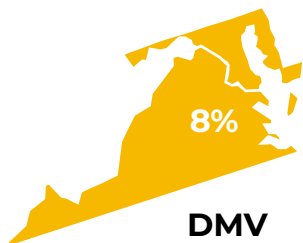

SOCIAL MEDIA

@1JohnnyBailey

28.2K

5K

3K

2K

315

AUDIENCE

43%

M

57%

W

AGE RANGE

42%

25 - 34

MILL

28%

35 - 44

GEN X

*111 verified accounts with a reach of 10.6m followers

Audience highly interested in personal development, entrepreneurship, financial wellness

LOCATION